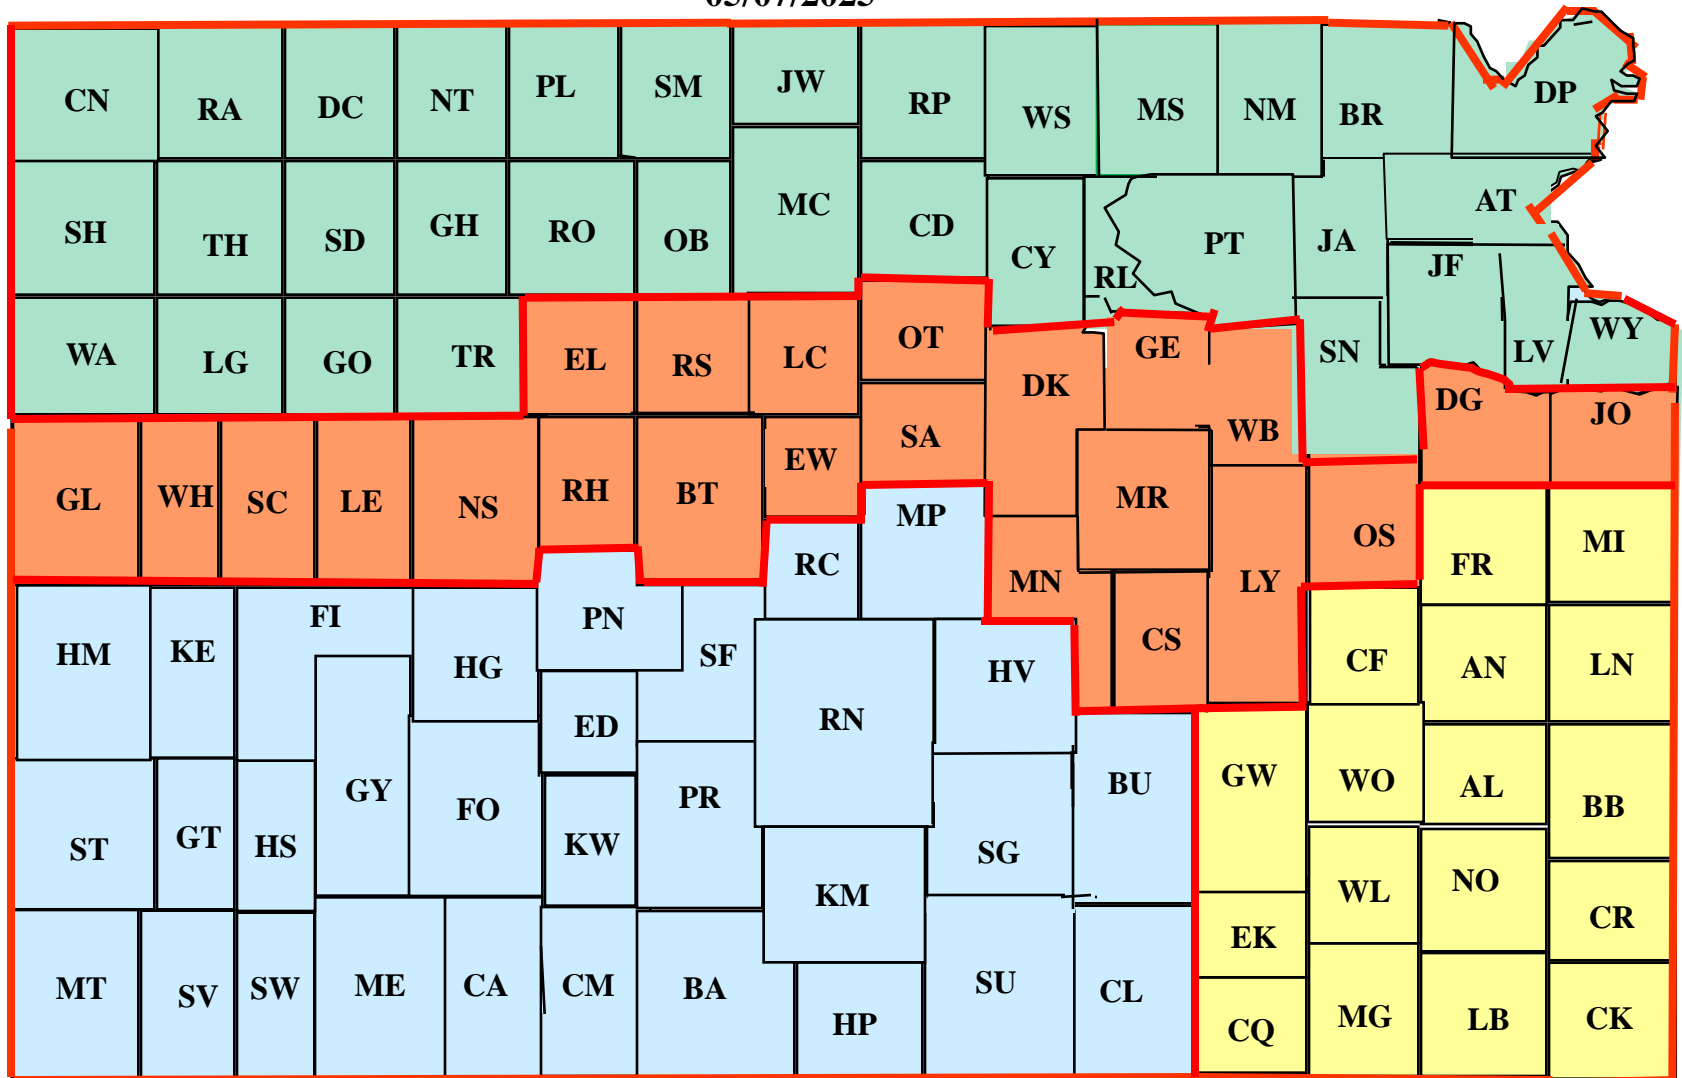

SPECIAL EVENTS REGIONS

05/07/2025

MAC I

Metropolitan Assistance Center
 7600 W. 119th St., Suite A
 Overland Park, KS 66213
 913-942-3065

MAC II

Metropolitan Assistance Center
 7600 W. 119th St., Suite A
 Overland Park, KS 66213
 913-942-3082

MAC III

Metropolitan Assistance Center
 7600 W. 119th St., Suite A
 Overland Park, KS 66213
 913-942-3063

WAC I

Wichita Assistance Center
 1883 W 21st St. N.
 Wichita, KS 67203-2104
 (316) 337-6152