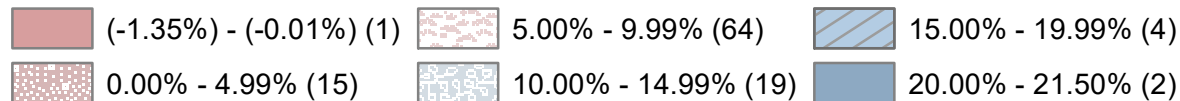

Residential Value Change Nov 2023 to July 2024

The data used in this map comes from the Property Valuation Division - Kansas Dept of Revenue

% Change

(# of Counties)

August 26, 2024