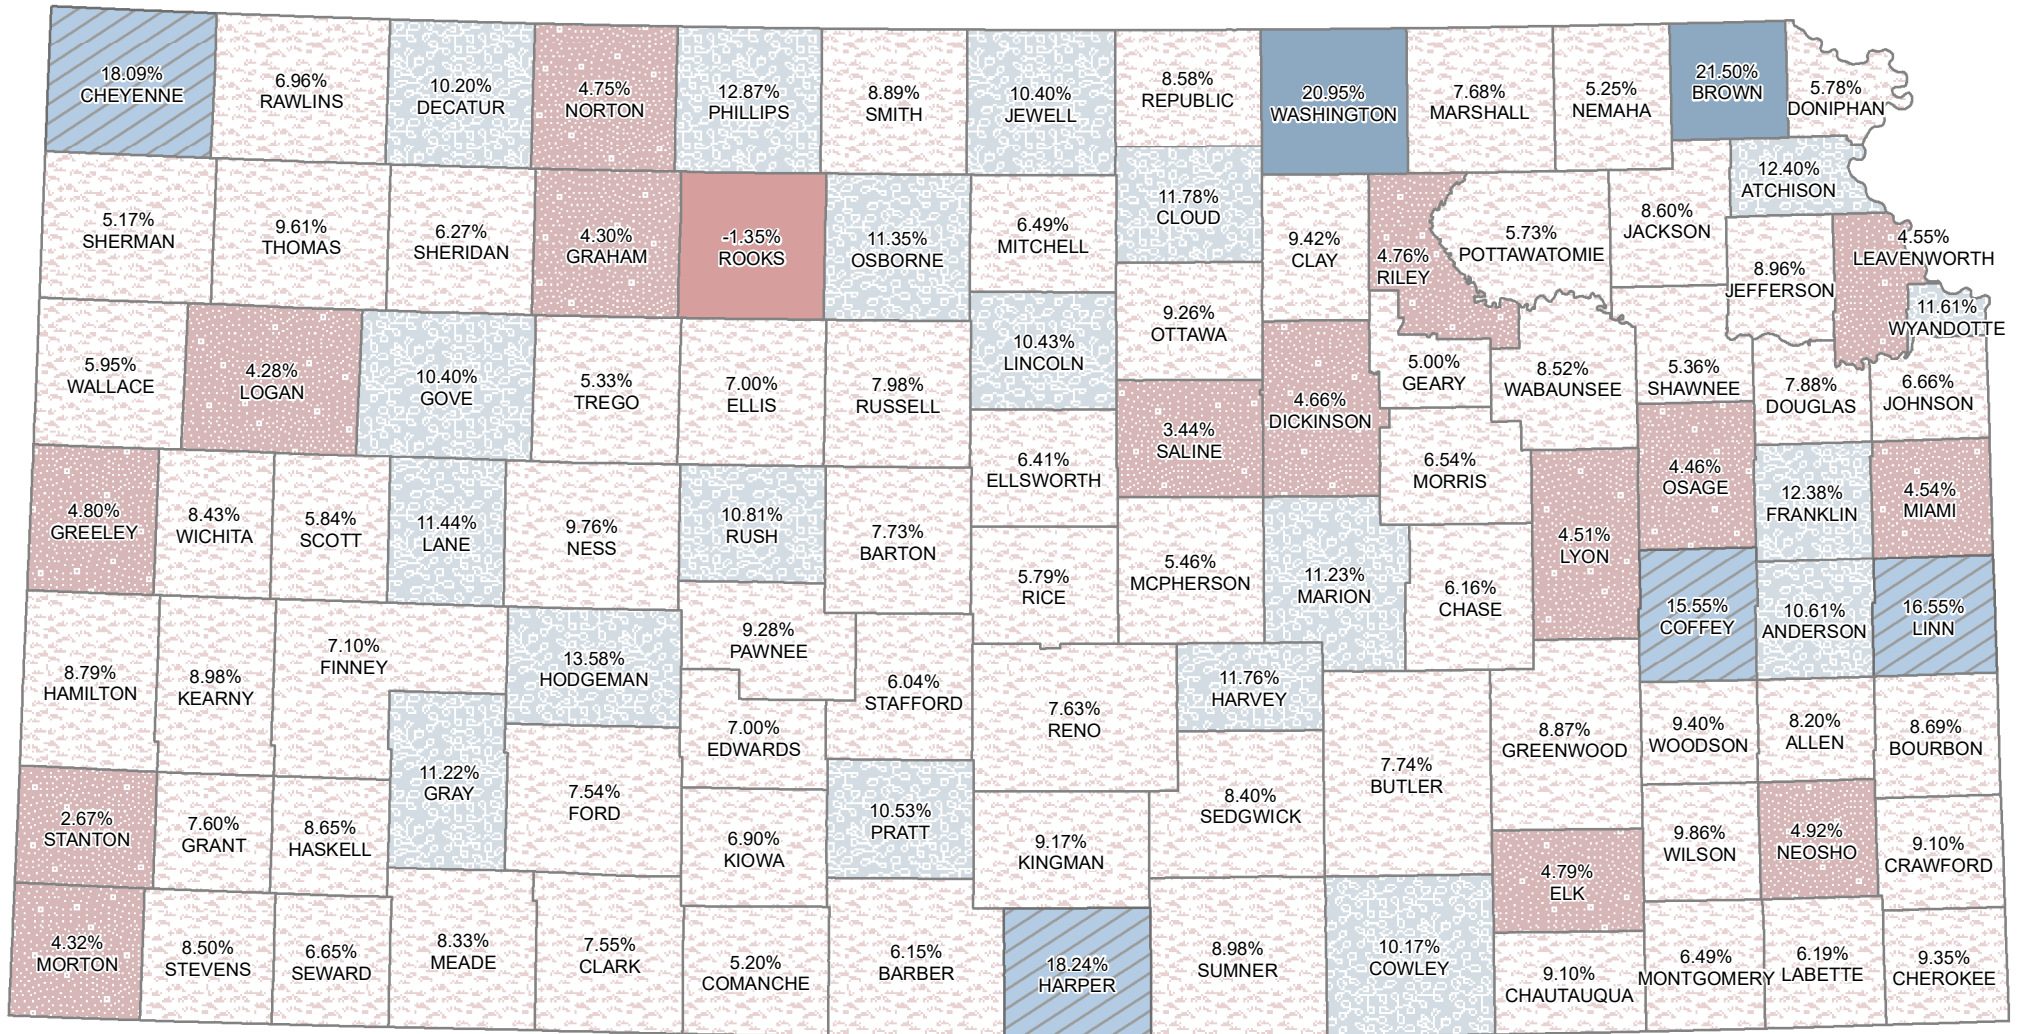

Residential Value Change Nov 2023 to July 2024

The data used in this map comes from the Property Valuation Division - Kansas Dept of Revenue

% Change

(# of Counties)

August 26, 2024