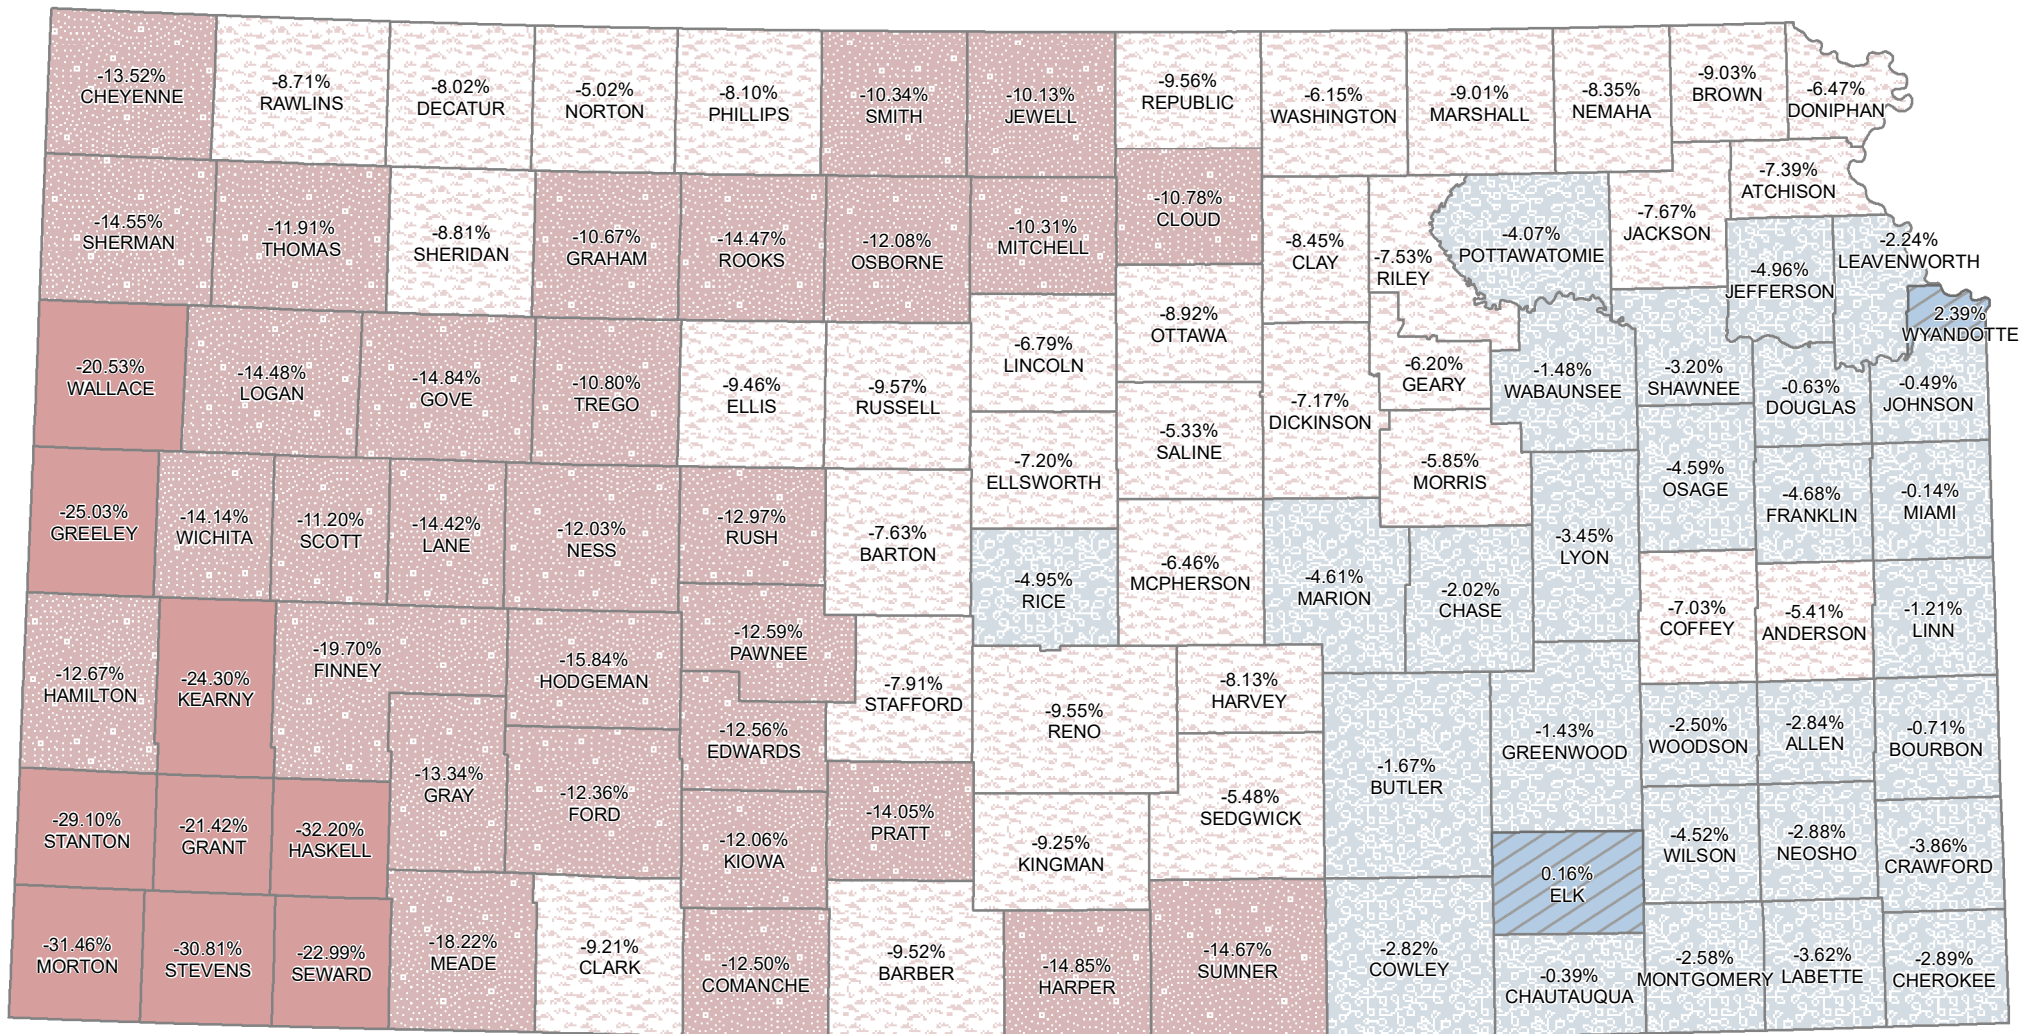

Agricultural Land Values Change Nov 2023 to July 2024

The data used in this map comes from the Property Valuation Division - Kansas Dept of Revenue

% Change

(# of Counties)

August 26, 2024