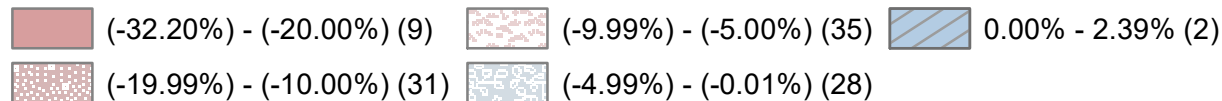

Agricultural Land Values Change Nov 2023 to July 2024

The data used in this map comes from the Property Valuation Division - Kansas Dept of Revenue

% Change

(# of Counties)

August 26, 2024