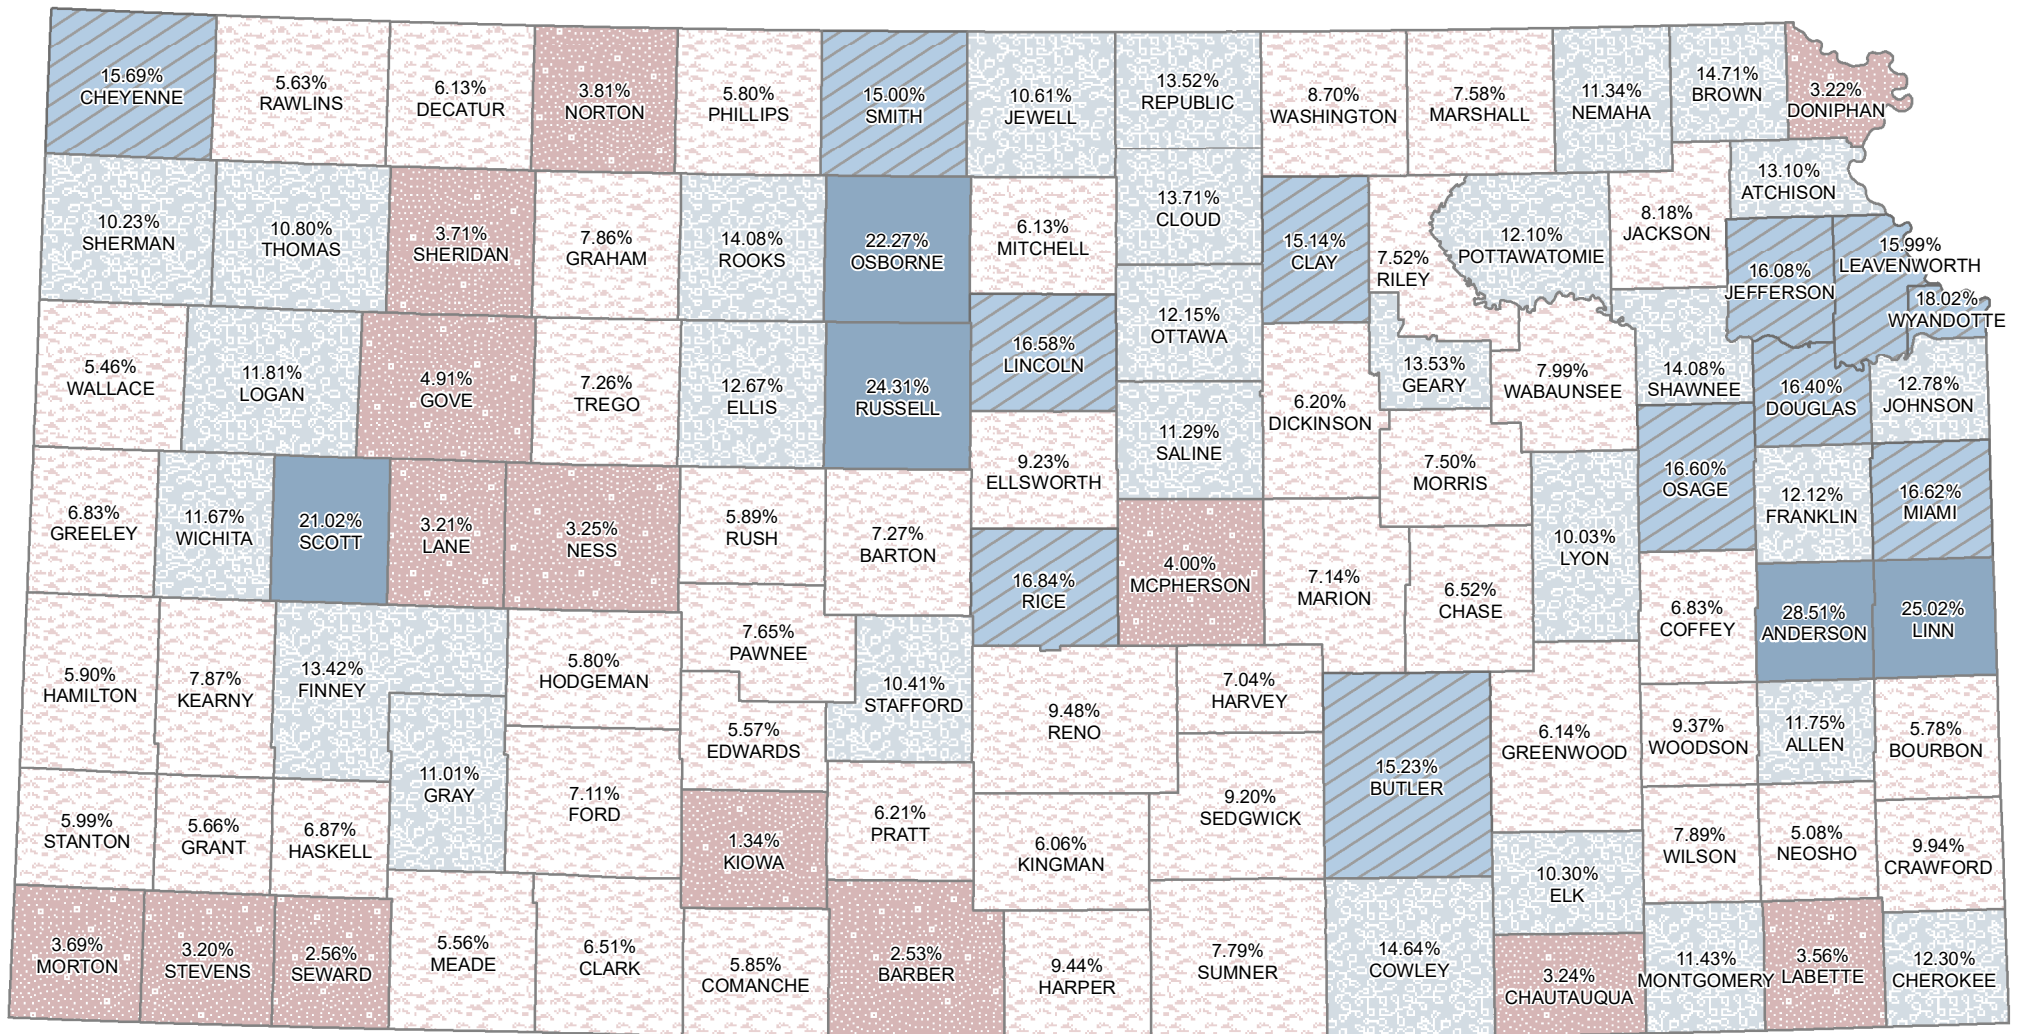

# Residential Value Change Nov 2021 to July 2022

The data used in this map comes from the Property Valuation Division - Kansas Dept of Revenue

% Change

(# of Counties)

August 15, 2022