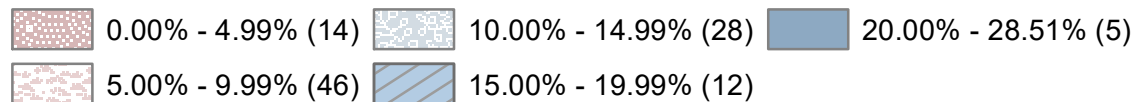

# Residential Value Change Nov 2021 to July 2022

The data used in this map comes from the Property Valuation Division - Kansas Dept of Revenue

% Change

(# of Counties)

August 15, 2022