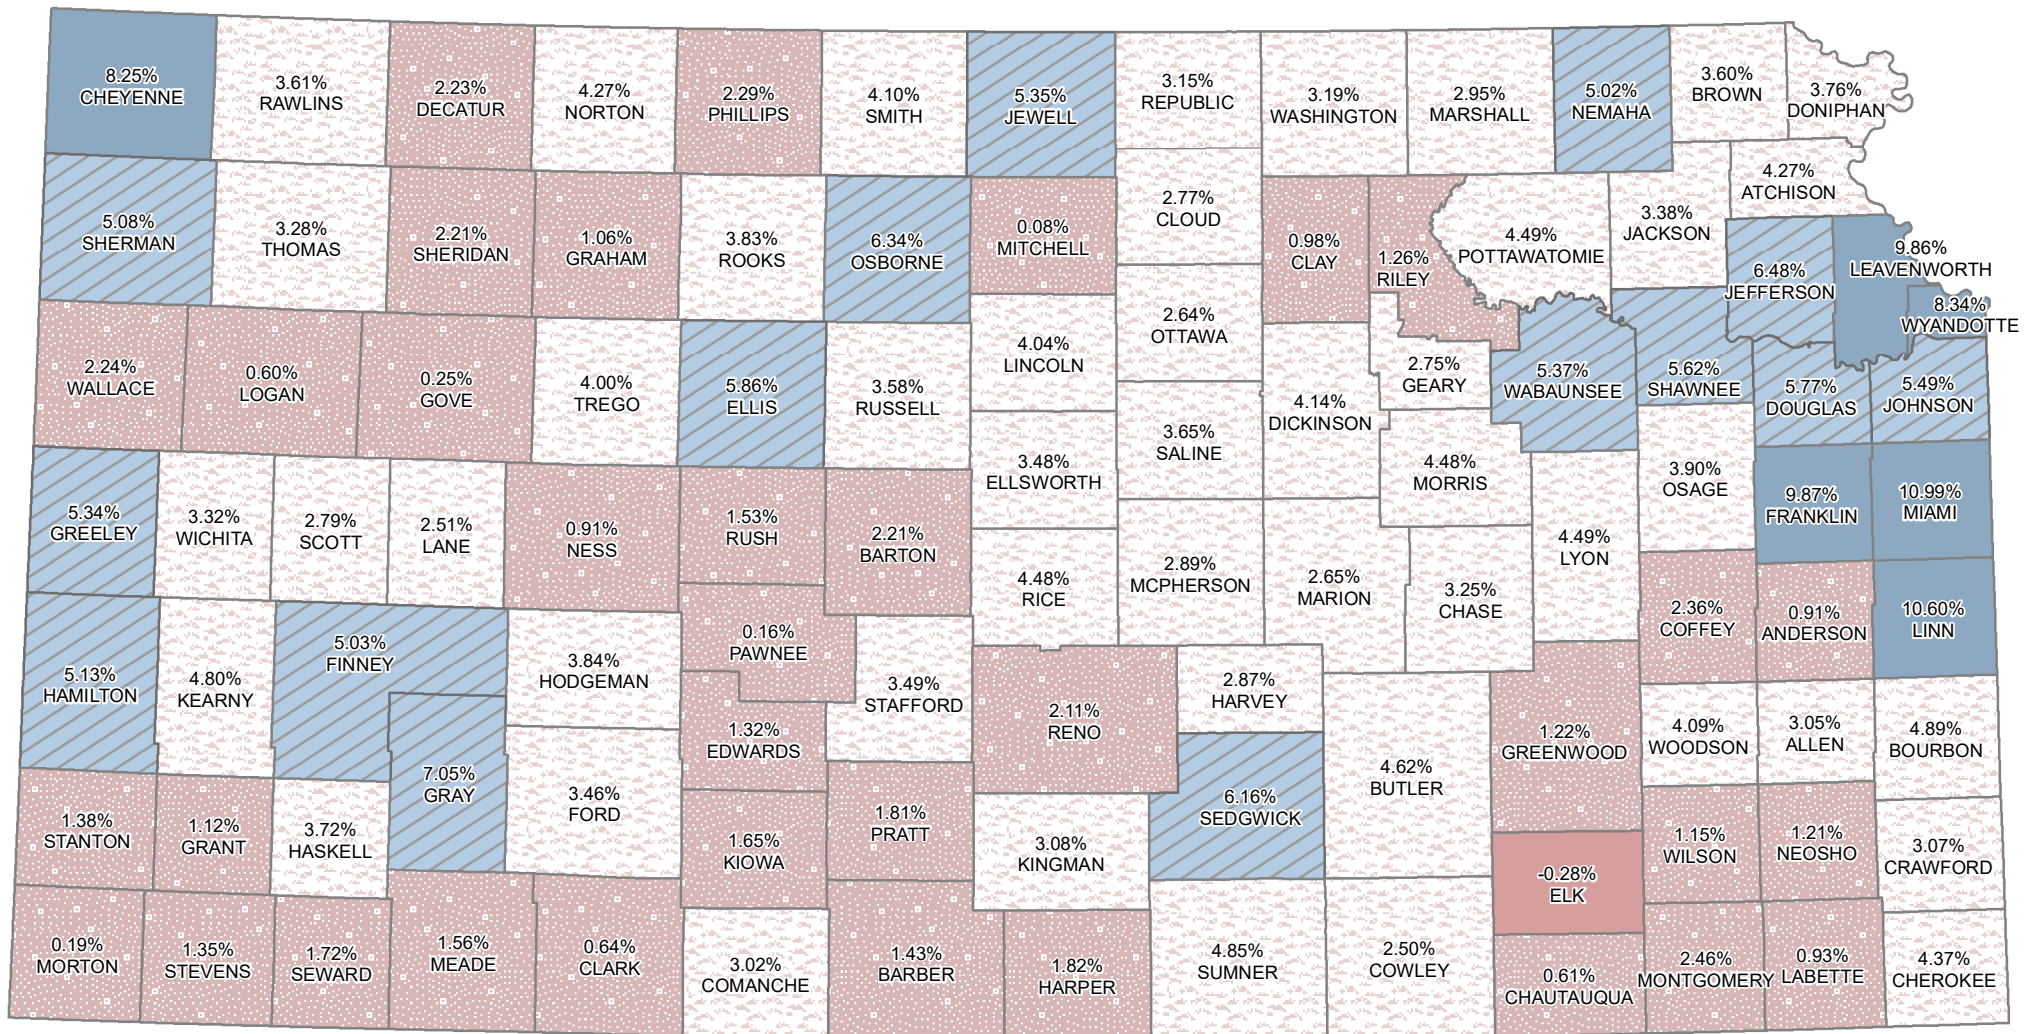

Residential Value Change Nov 2020 to July 2021

The data used in this map comes from the Property Valuation Division - Kansas Dept of Revenue

% Change

(# of Counties)

August 10, 2021