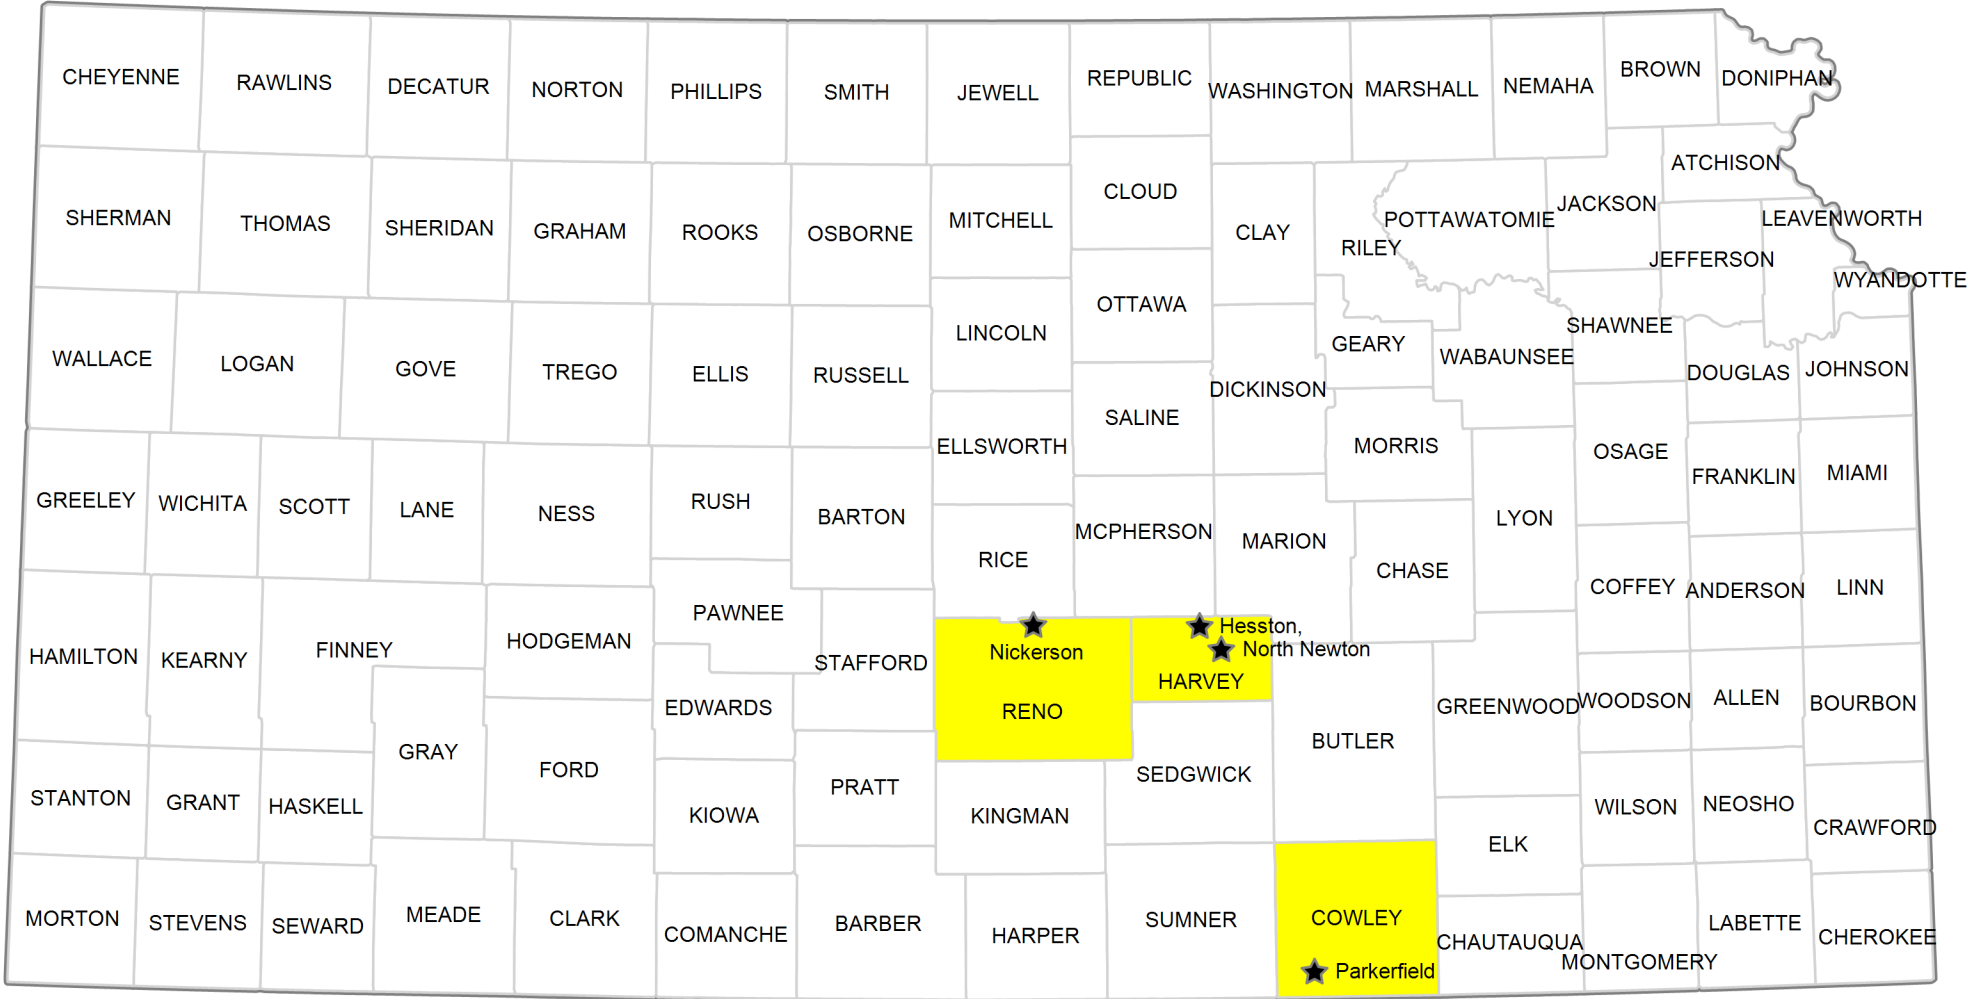

Kansas Map of Dry Cities (No Retail Liquor Store Sales)

Name of the City, County

The data used for this map was submitted by the Kansas city clerks.

- Parkerfield (Cowley County)
- Hesston, North Newton (Harvey County)
- Nickerson (Reno County)
- Total: 4 Dry Cities